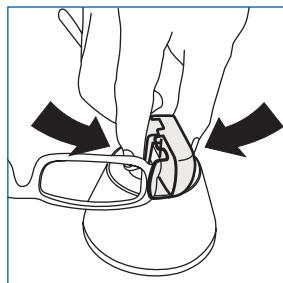

Optical Tag

OpticalTag

New optical tag with integral structure design helps you lock and release in one step.

- Easy operation
- Tough, secure and reusable
- Maximizes display opportunities
- Visual deterrent

Easy release
One step operation

Easy lock
One step operation

Frequency	AM/RF
Lock	Standard/super
Material	ABS
Range	Width ≤ 16mm; Thickness ≤ 4mm
Dimensions (HXWXD)	42X37X26mm

www.advancetag.com.au

Advancetag Pty Ltd