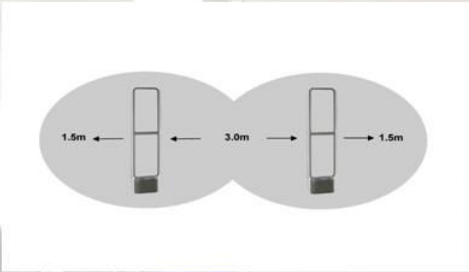

# AM Transciever System

EG 6088

**System Coverage**  
(Tag and label dependent)

## Technical Specifications

- Wide exit detection with good coverage for DR labels at 2m and hard tags 3m.
- Self proprietary software with LED display and digital tuning for individual antenna.
- A Maximum of three antennae per control.
- Automatic search and manual fine tuning for optimal setting.
- Optional handheld unit for remote tuning from antenna.
- H: 150.5cm x W: 520cm x B: 10cm, Colour Grey